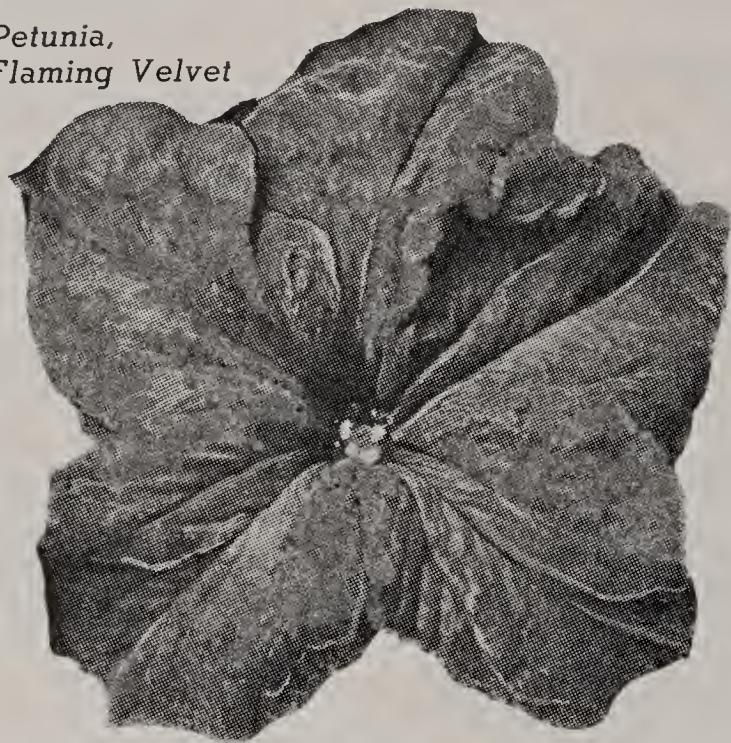

Pennisetum	1/16 oz.	1/4 oz.	Oz.	Lb.
2881 Ruppelii.....	—	$0.15	$0.35	$4.00

Pentstemon				
4058 Cobaea.....	$0.25	.70	2.10	25.00
2525 Giant Floradale Mixed (1/8 oz. 25c)	—	.45	1.35	16.00
4059 Grandiflora.....	.15	.40	1.25	15.00

*Petunia,
Flaming Velvet*

Petunias

Hybrida (Bedding—Spreading)

	1/8 oz.	1/4 oz.	Oz.	Lb.
2485 Adonis.....	$0.15	$0.25	$0.70	$8.50
2563 Burpee's Blue (1/16 oz. 15c)	.20	.30	.85	10.00
2486 Carmen Sylva.....	.10	.15	.40	4.50
2488 Countess of Ellesmere...	.10	.15	.40	4.50
2395 Editha.....	.20	.30	.85	10.00
2389 Fairy..... (1/16 oz. 40c)	.70	1.25	4.00	50.00
2467 Flaming Velvet (Burpee's Special Stock) (1/64 oz. 35c; 1/16 oz. $1.00)	1.85	3.50	12.00	—
2561 General Dodds.....	.10	.15	.40	5.00
2564 Golden Rose.....	.15	.25	.70	8.50
2558 Howard's Star Improved	.15	.20	.50	6.00
2412 La France.....	.20	.35	1.00	12.00
2410 Luminosa.....	.20	.30	.85	10.00
2413 Snowstorm.....	.10	.15	.40	5.00
2562 Violeteen.....	.15	.20	.50	6.00
2565 Hybrida Mixed.....	.10	.15	.35	4.00

Hybrida nana compacta (Bedding, Dwarf)

2551 Alderman.....	.15	.25	.75	9.00
2491 Amaranth Pink (1/16 oz. 35c)	.60	1.00	3.25	40.00
2415 Blue Bird.....	.20	.35	1.00	12.00
2552 Brilliant Rose.....	.20	.30	.85	10.00
2391 Brilliant Rose Gem (Miniature) (1/28 oz. 50c; 1/32 oz. $1.50)	5.25	10.00	—	—
2487 Celestial Rose (1/16 oz. 20c)	.30	.50	1.65	20.00
2526 Cockatoo.... (1/16 oz. 20c)	.30	.50	1.65	20.00
2492 Inimitable.....	.15	.25	.75	9.00
2494 Morning Splendor (1/16 oz. 25c)	.40	.70	2.10	25.00
2493 Norma.....	.15	.25	.70	8.00
2498 Pink Gem (Miniature) (1/16 oz. 15c)	.25	.45	1.35	16.00
2489 Ramona.... (1/16 oz. 25c)	.40	.70	2.10	25.00
2497 Rose Gem (Miniature) (1/28 oz. 20c; 1/16 oz. 90c)	1.60	2.70	9.00	—
2538 Rose of Heaven.....	.15	.25	.70	8.00
2390 Rose Queen Improved (1/16 oz. 20c)	.35	.60	1.75	21.00
2560 Rosy Morn.....	.15	.25	.75	9.00
2554 Senator.....	.15	.25	.75	9.00
2419 Silver Blue.....	.20	.35	1.00	12.00
2490 Silver Lilac.....	.20	.35	1.10	13.00
2559 Snowball.....	.15	.25	.70	8.00
2411 The Admiral.....	.20	.35	1.00	12.00
2496 Twinkles.... (1/16 oz. 30c)	.50	.85	2.50	30.00
2556 Enchantress Mixture....	.15	.20	.60	7.00
2511 Mixed Colors.....	.15	.20	.60	7.00

Petunias—Continued

Pendula (Balcony) or Large-Flowered Bedding

	1/16 oz.	1/4 oz.	Oz.	Lb.
2501 Black Prince (1/32 oz. 35c)	$0.60	$1.80	$6.00	—
2553 Blue.....	.20	.50	1.65	$20.00
2502 Blue Wonder. (1/32 oz. 20c)	.30	.85	2.50	30.00
2543 Crimson.....	.20	.50	1.65	20.00
2414 Purple Prince.....	.30	.85	2.50	30.00
2557 Rose.....	.20	.50	1.65	20.00
2566 Star of California.....	.20	.50	1.65	20.00
2555 White.....	.20	.50	1.65	20.00
2570 Mixed Colors.....	.15	.40	1.20	14.00

Hybrida grandiflora superbissima (Giant Ruffled)